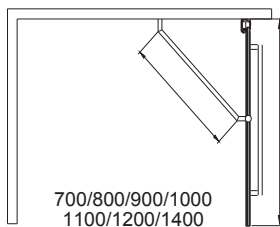

ASPECT BLACK TRELLIS WETROOM PANELS

DOMESTIC

APPROVED

HOTEL &
LEISURE

PRODUCT INFORMATION

ABWRP008	ASPECT Black Trellis 700mm Wetroom Panel
ABWRP009	ASPECT Black Trellis 800mm Wetroom Panel
ABWRP010	ASPECT Black Trellis 900mm Wetroom Panel
ABWRP011	ASPECT Black Trellis 1000mm Wetroom Panel
ABWRP012	ASPECT Black Trellis 1100mm Wetroom Panel
ABWRP013	ASPECT Black Trellis 1200mm Wetroom Panel
ABWRP014	ASPECT Black Trellis 1400mm Wetroom Panel

SPECIFICATIONS

2000mm High
Universally Handed
8mm Clear Toughened Safety Glass
Clear Shield - Easy Clean Glass Protection
Polished Silver Aluminium/Black Profiles
20mm Adjustable Wall Profiles
Concealed Wall Profiles
Power Shower Suitable
1200mm overhead support bar
Profile cover cap
Flipper Panel available
Lifetime Guarantee*

ASPECT BLACK TRELLIS	SIZE	ADJUSTMENT MIN-MAX
ABWRP008	700	670 - 690
ABWRP009	800	770 - 790
ABWRP010	900	870 - 890
ABWRP011	1000	970 - 990
ABWRP012	1100	1070 - 1090
ABWRP013	1200	1170 - 1190
ABWRP014	1400	1370 - 1390