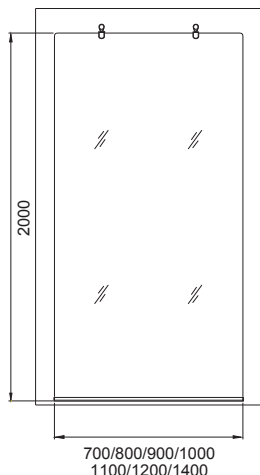

ASPECT BLACK TRELLIS WETROOM PANELS

DOMESTIC

APPROVED

HOTEL &
LEISURE

PRODUCT INFORMATION

ABWRP008	ASPECT Black Trellis 700mm Wetroom Panel
ABWRP009	ASPECT Black Trellis 800mm Wetroom Panel
ABWRP010	ASPECT Black Trellis 900mm Wetroom Panel
ABWRP011	ASPECT Black Trellis 1000mm Wetroom Panel
ABWRP012	ASPECT Black Trellis 1100mm Wetroom Panel
ABWRP013	ASPECT Black Trellis 1200mm Wetroom Panel
ABWRP014	ASPECT Black Trellis 1400mm Wetroom Panel

SPECIFICATIONS

2000mm High
Universally Handed
8mm Clear Toughened Safety Glass
Clear Shield - Easy Clean Glass Protection
Polished Silver Aluminium/Black Profiles
20mm Adjustable Wall Profiles
Concealed Wall Profiles
Power Shower Suitable
1200mm overhead support bar
Profile cover cap
Flipper Panel available
Lifetime Guarantee*

ASPECT BLACK TRELLIS	SIZE	ADJUSTMENT MIN-MAX
ABWRP008	700	670 - 690
ABWRP009	800	770 - 790
ABWRP010	900	870 - 890
ABWRP011	1000	970 - 990
ABWRP012	1100	1070 - 1090
ABWRP013	1200	1170 - 1190
ABWRP014	1400	1370 - 1390